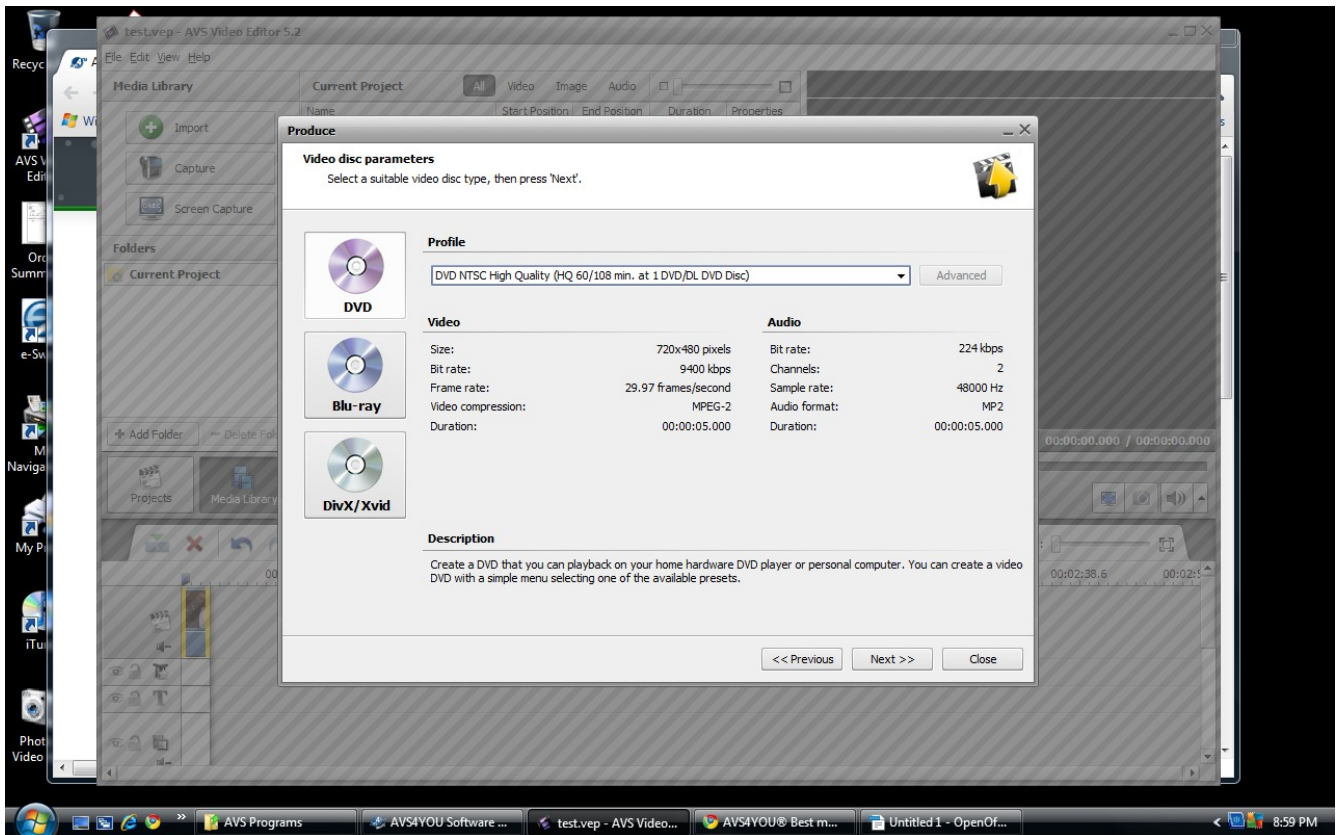

Original Picture, displayed via Windows Photo Gallery...

Picture displayed in Video Editor workspace with 4:3 aspect ratio set...

Picture imported and displayed in the Video Editor work space, full screen view...

Display of only available options to compile project in a 16:9 format even though the project was created and saved with settings of 4:3 format, first shot...

Display of all available options to only compile project in a 16:9 format even though the project was created and saved with settings of 4:3 format, second shot...

Screen shot of Picture displayed from DVD compiled project (.VOB file)...