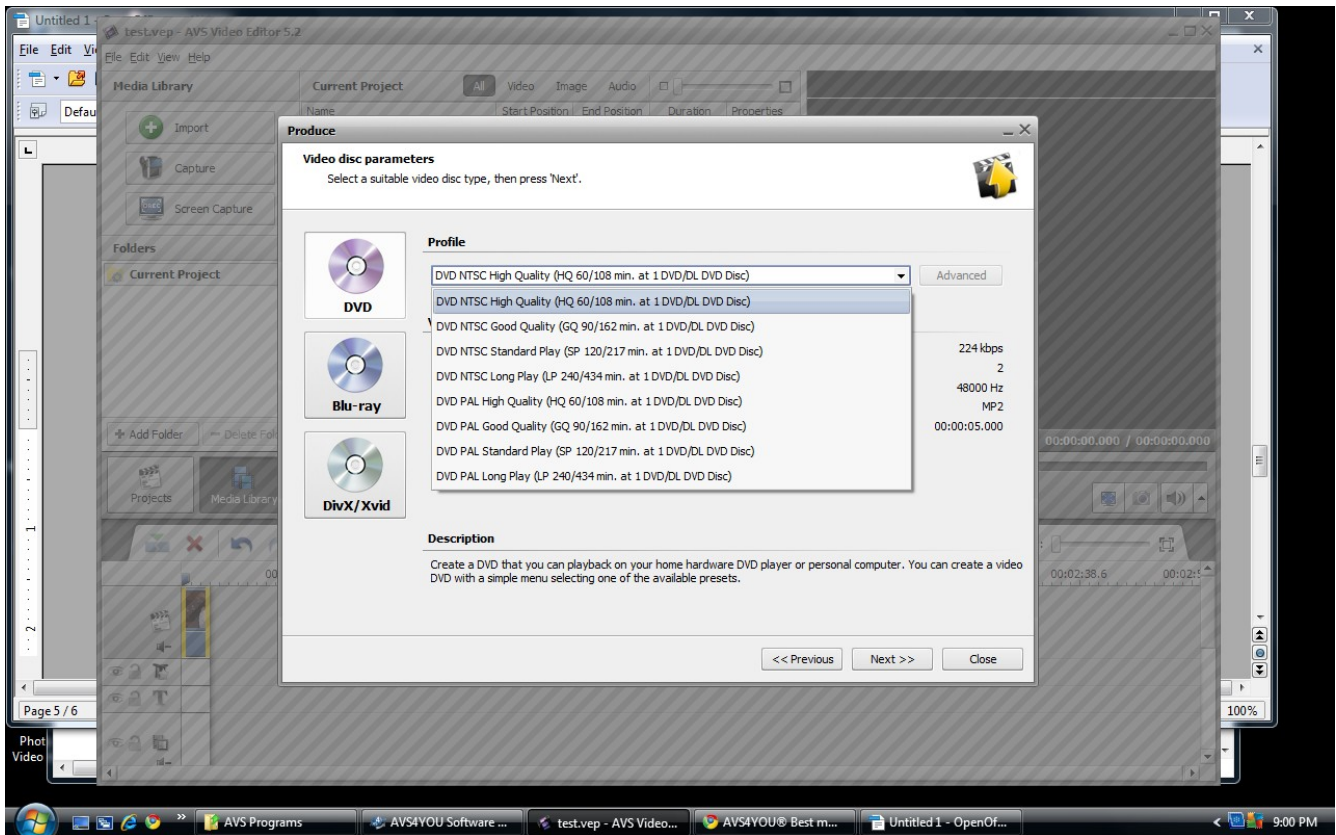

Original Picture, displayed via Windows Photo Gallery...

Picture displayed in Video Editor workspace with 4:3 aspect ratio set...

Picture imported and displayed in the Video Editor work space, full screen view...

Display of only available options to compile project in a 16:9 format even though the project was created and saved with settings of 4:3 format, first shot...

Display of all available options to only compile project in a 16:9 format even though the project was created and saved with settings of 4:3 format, second shot...

Screen shot of Picture displayed from DVD compiled project (.VOB file)...